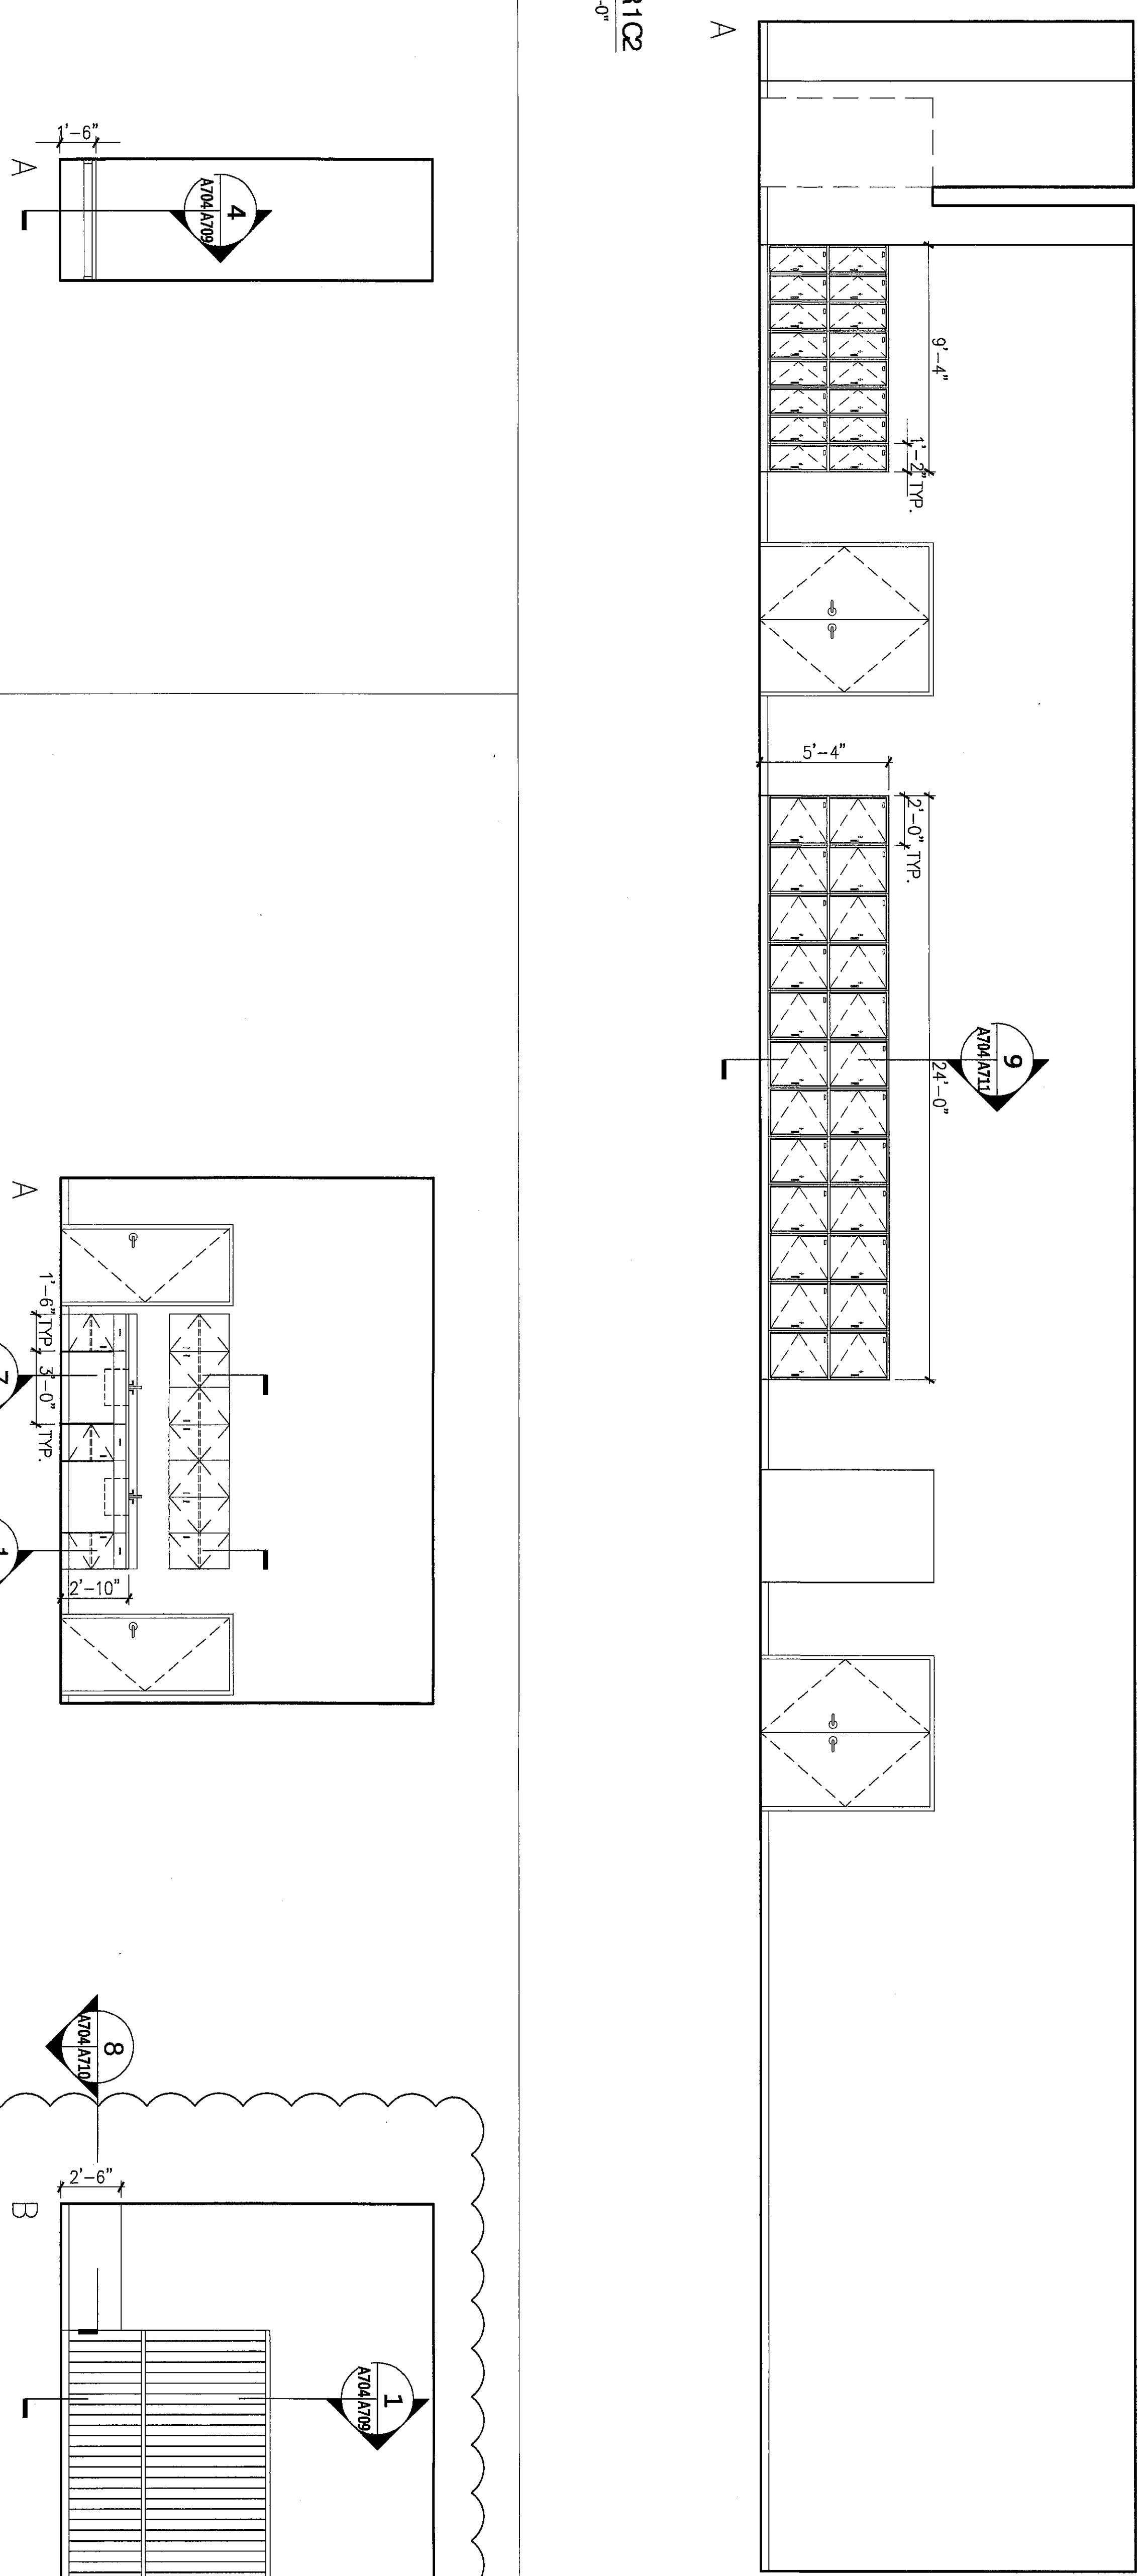

GENERAL NOTES

1. ALL CHALKBOARDS, WHITEBOARDS AND TAGBOARD TO BE MOUNTED 30" AFF.
2. WALL MOUNTED PROJECTOR SCREEN TO BE MOUNTED 118" AFF.

5 CORRIDOR 1C4
 SCALE 1/4" = 1'-0"

4 CORRIDOR 1C2
 SCALE 1/4" = 1'-0"

3 CHANGING 121
 SCALE 1/4" = 1'-0"

2 DRAWING STUDIO 121
 SCALE 1/4" = 1'-0"

6 DESIGN STORAGE 120.1
 SCALE 1/4" = 1'-0"

1 DESIGN STORAGE 120.2
 SCALE 1/4" = 1'-0"

NO.	REVISION/SUBMISSION	DATE
1	ADDENDUM #3	4.12.08