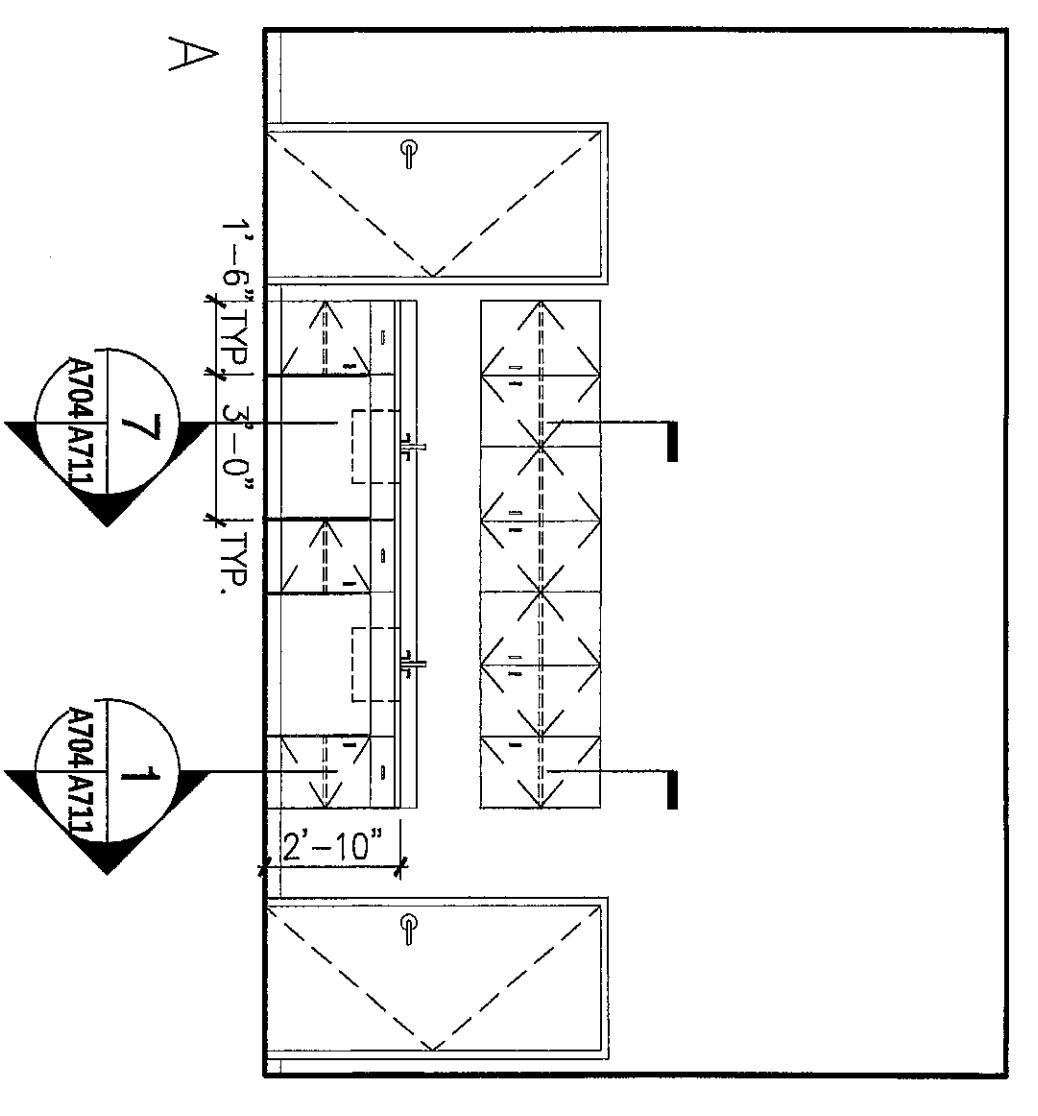

GENERAL NOTES

1. ALL CHALKBOARDS, WHITEBOARDS AND TAGBOARD TO BE MOUNTED 30" AFF.
2. WALL MOUNTED PROJECTOR SCREEN TO BE MOUNTED 118" AFF.

5 CORRIDOR 1C4
 SCALE 1/4" = 1'-0"

4 CORRIDOR 1C2
 SCALE 1/4" = 1'-0"

3 CHANGING 121
 SCALE 1/4" = 1'-0"

2 DRAWING STUDIO 121
 SCALE 1/4" = 1'-0"

6 DESIGN STORAGE 120.1
 SCALE 1/4" = 1'-0"

1 DESIGN STORAGE 120.2
 SCALE 1/4" = 1'-0"

NO.	REVISION/SUBMISSION	DATE
1	ADDENDUM #3	4.12.08