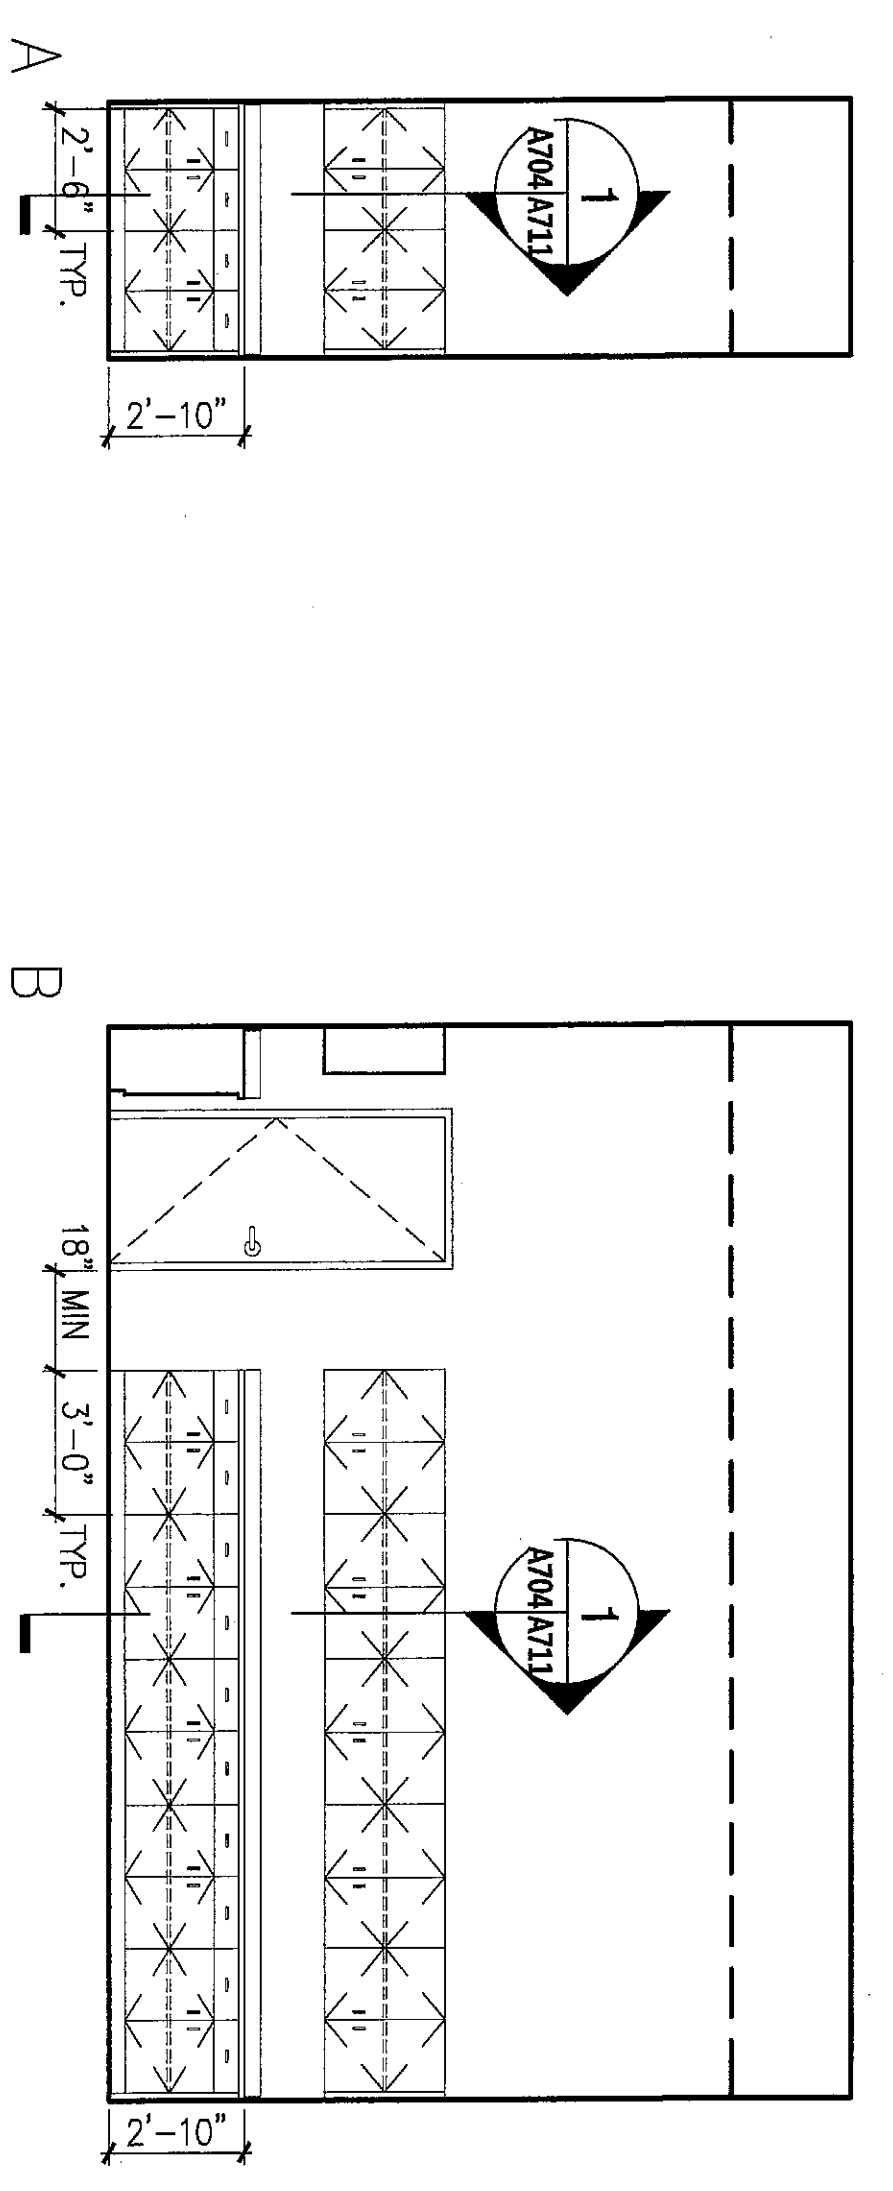

GENERAL NOTES

1. ALL CHALKBOARDS, WHITEBOARDS AND TAGBOARD TO BE MOUNTED 30" AFF.
2. WALL MOUNTED PROJECTOR SCREEN TO BE MOUNTED 118" AFF.

5 CORRIDOR 1C4
 SCALE 1/4" = 1'-0"

4 CORRIDOR 1C2
 SCALE 1/4" = 1'-0"

3 CHANGING 121
 SCALE 1/4" = 1'-0"

2 DRAWING STUDIO 121
 SCALE 1/4" = 1'-0"

6 DESIGN STORAGE 120.1
 SCALE 1/4" = 1'-0"

1 DESIGN STORAGE 120.2
 SCALE 1/4" = 1'-0"

NO.	REVISION/SUBMISSION	DATE
1	ADDENDUM #3	4.12.08