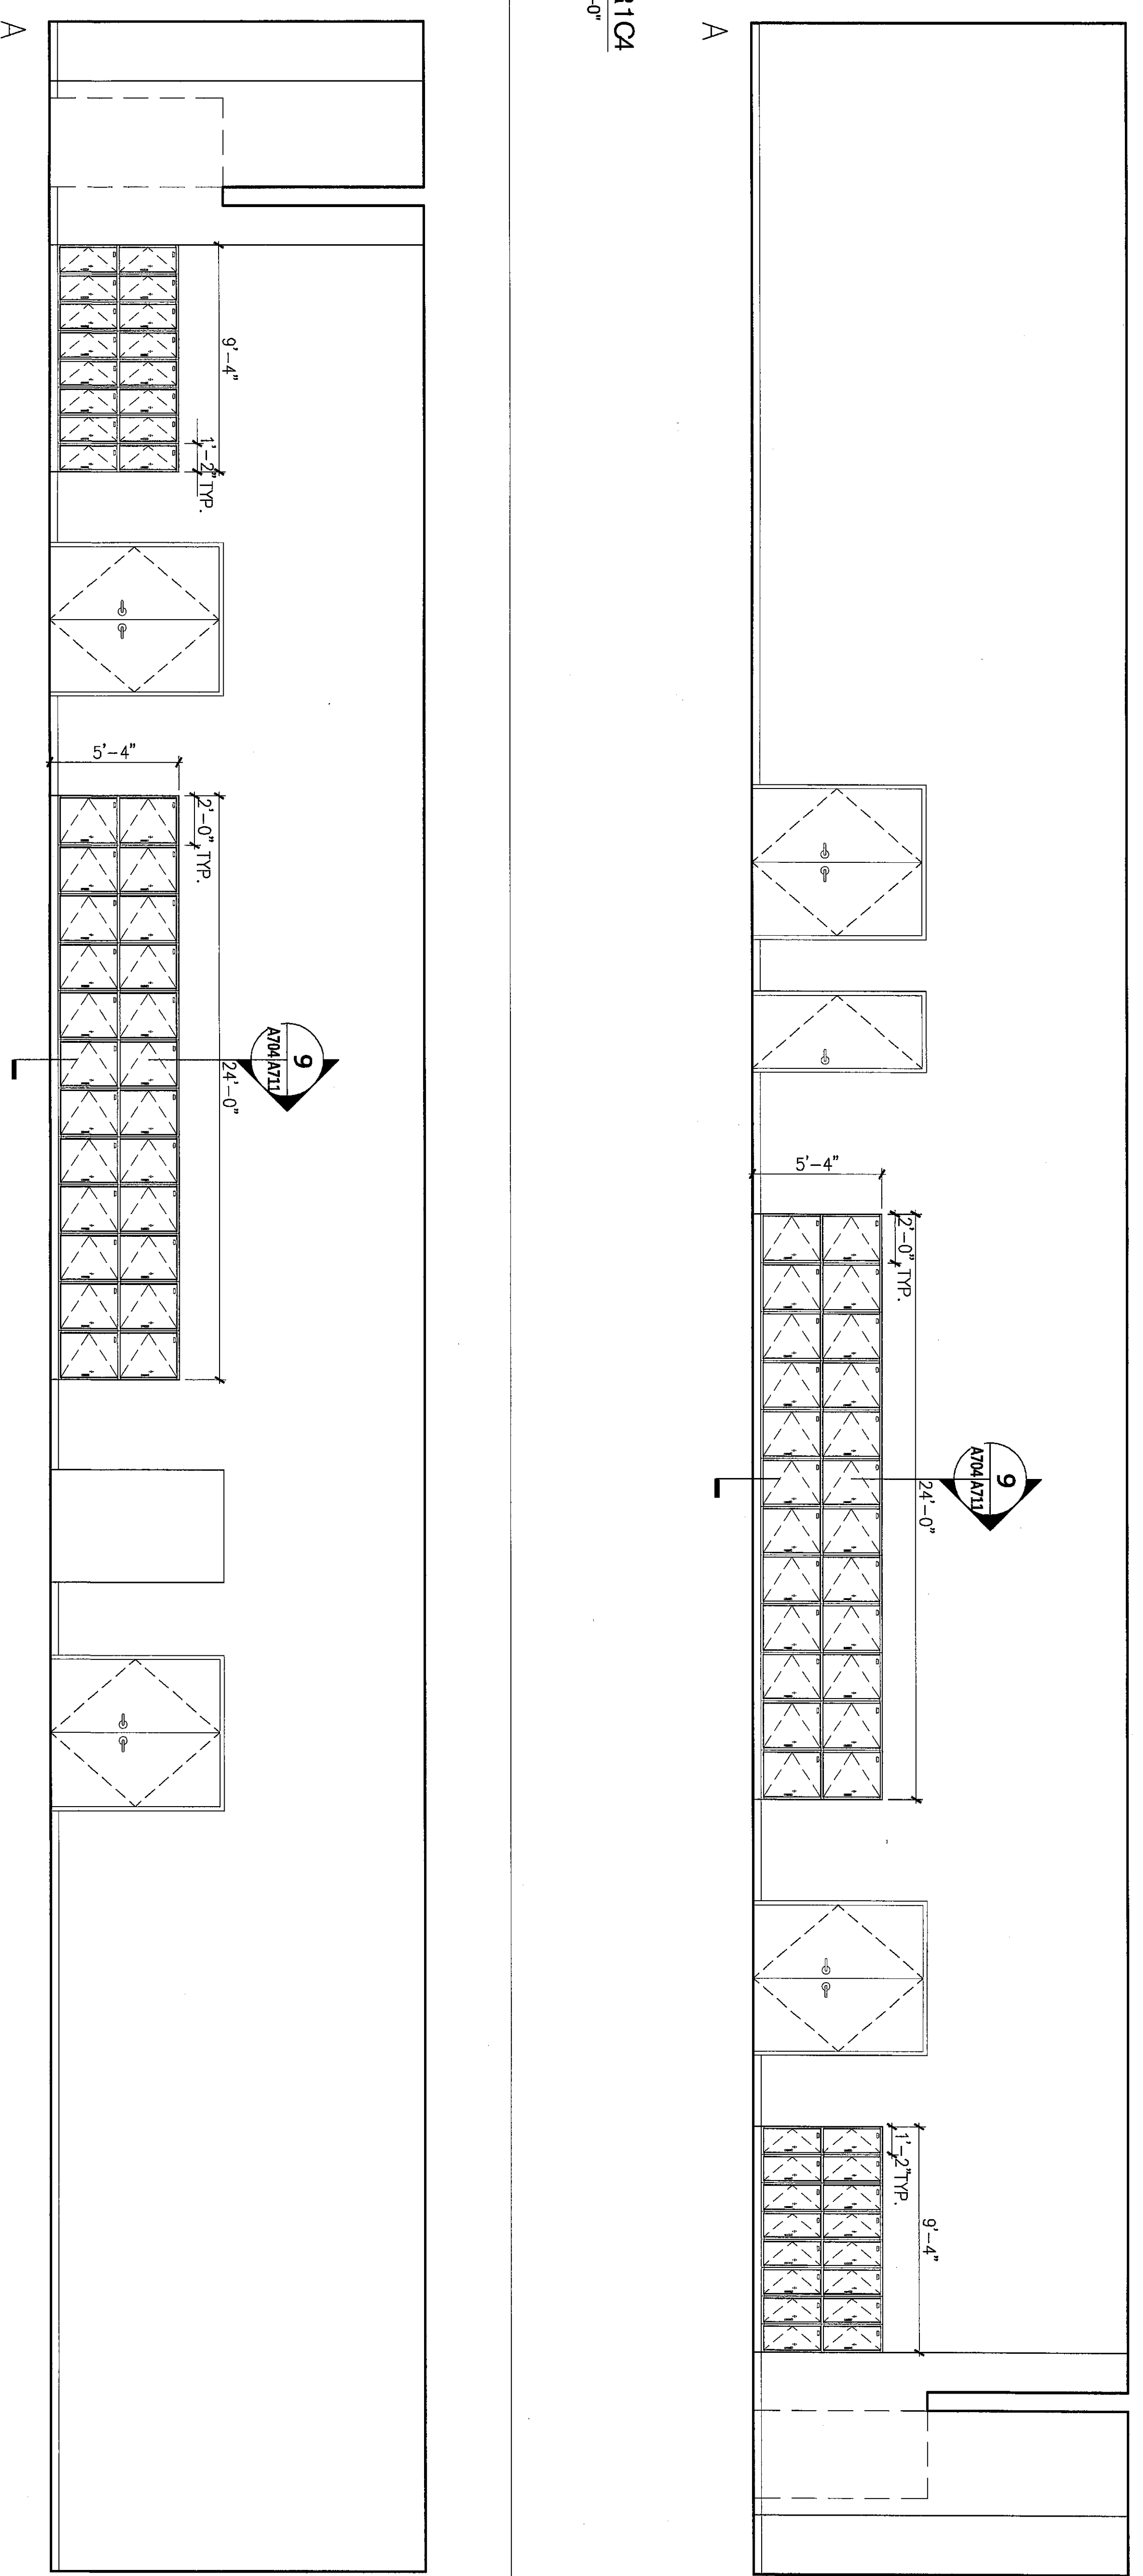

GENERAL NOTES

1. ALL CHALKBOARDS, WHITEBOARDS AND TAGBOARD TO BE MOUNTED 30" AFF.
2. WALL MOUNTED PROJECTOR SCREEN TO BE MOUNTED 118" AFF.

5 CORRIDOR 1C4
 SCALE 1/4" = 1'-0"

4 CORRIDOR 1C2
 SCALE 1/4" = 1'-0"

3 CHANGING 121
 SCALE 1/4" = 1'-0"

2 DRAWING STUDIO 121
 SCALE 1/4" = 1'-0"

6 DESIGN STORAGE 120.1
 SCALE 1/4" = 1'-0"

1 DESIGN STORAGE 120.2
 SCALE 1/4" = 1'-0"

NO.	REVISION/SUBMISSION	DATE
1	ADDENDUM #3	4.12.08