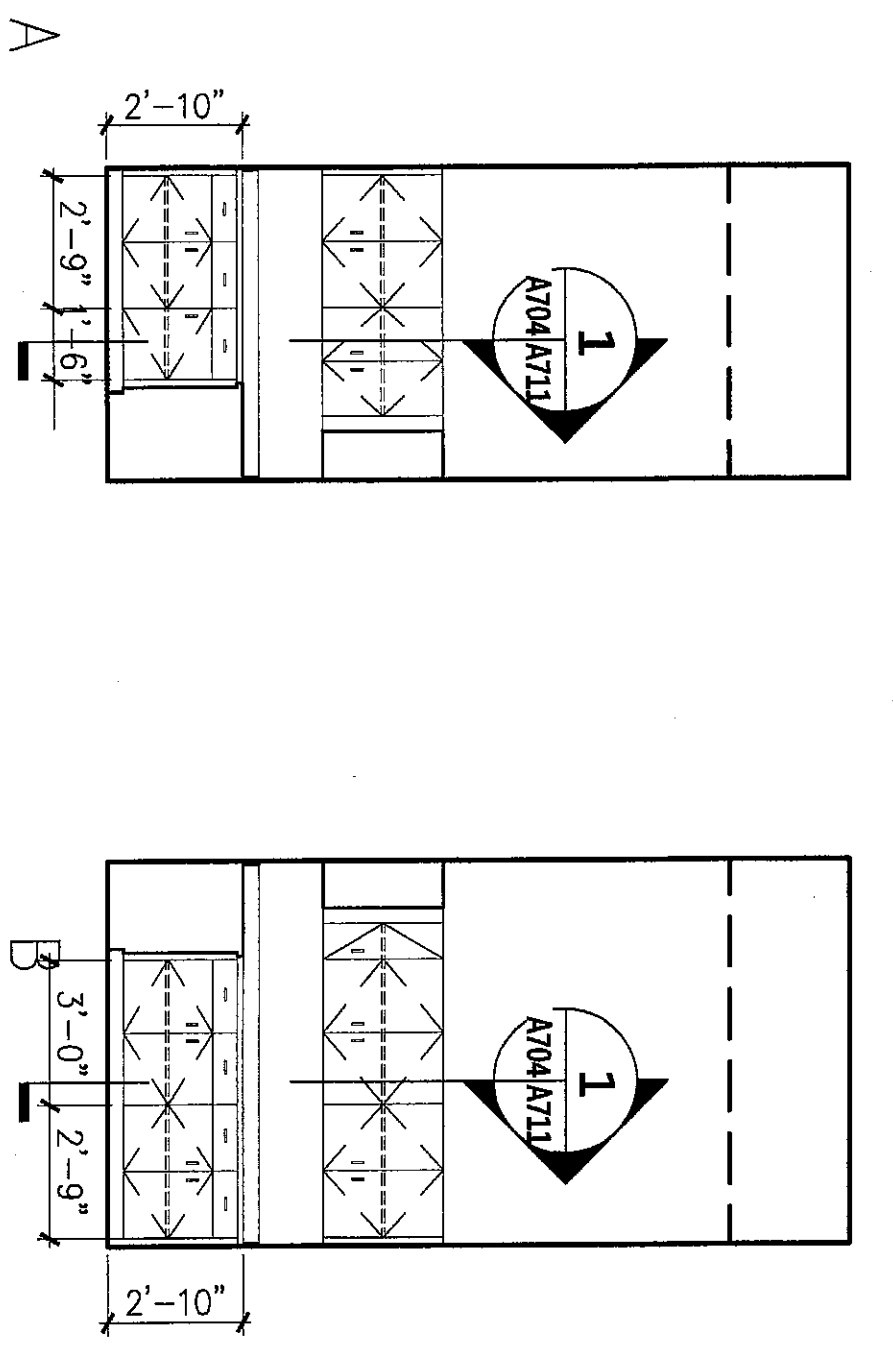

GENERAL NOTES

1. ALL CHALKBOARDS, WHITEBOARDS AND TAGBOARD TO BE MOUNTED 30" AFF.
2. WALL MOUNTED PROJECTOR SCREEN TO BE MOUNTED 118" AFF.

5 CORRIDOR 1C4
 SCALE 1/4" = 1'-0"

4 CORRIDOR 1C2
 SCALE 1/4" = 1'-0"

3 CHANGING 121
 SCALE 1/4" = 1'-0"

2 DRAWING STUDIO 121
 SCALE 1/4" = 1'-0"

6 DESIGN STORAGE 120.1
 SCALE 1/4" = 1'-0"

1 DESIGN STORAGE 120.2
 SCALE 1/4" = 1'-0"

NO.	REVISION/SUBMISSION	DATE
1	ADDENDUM #3	4.12.08