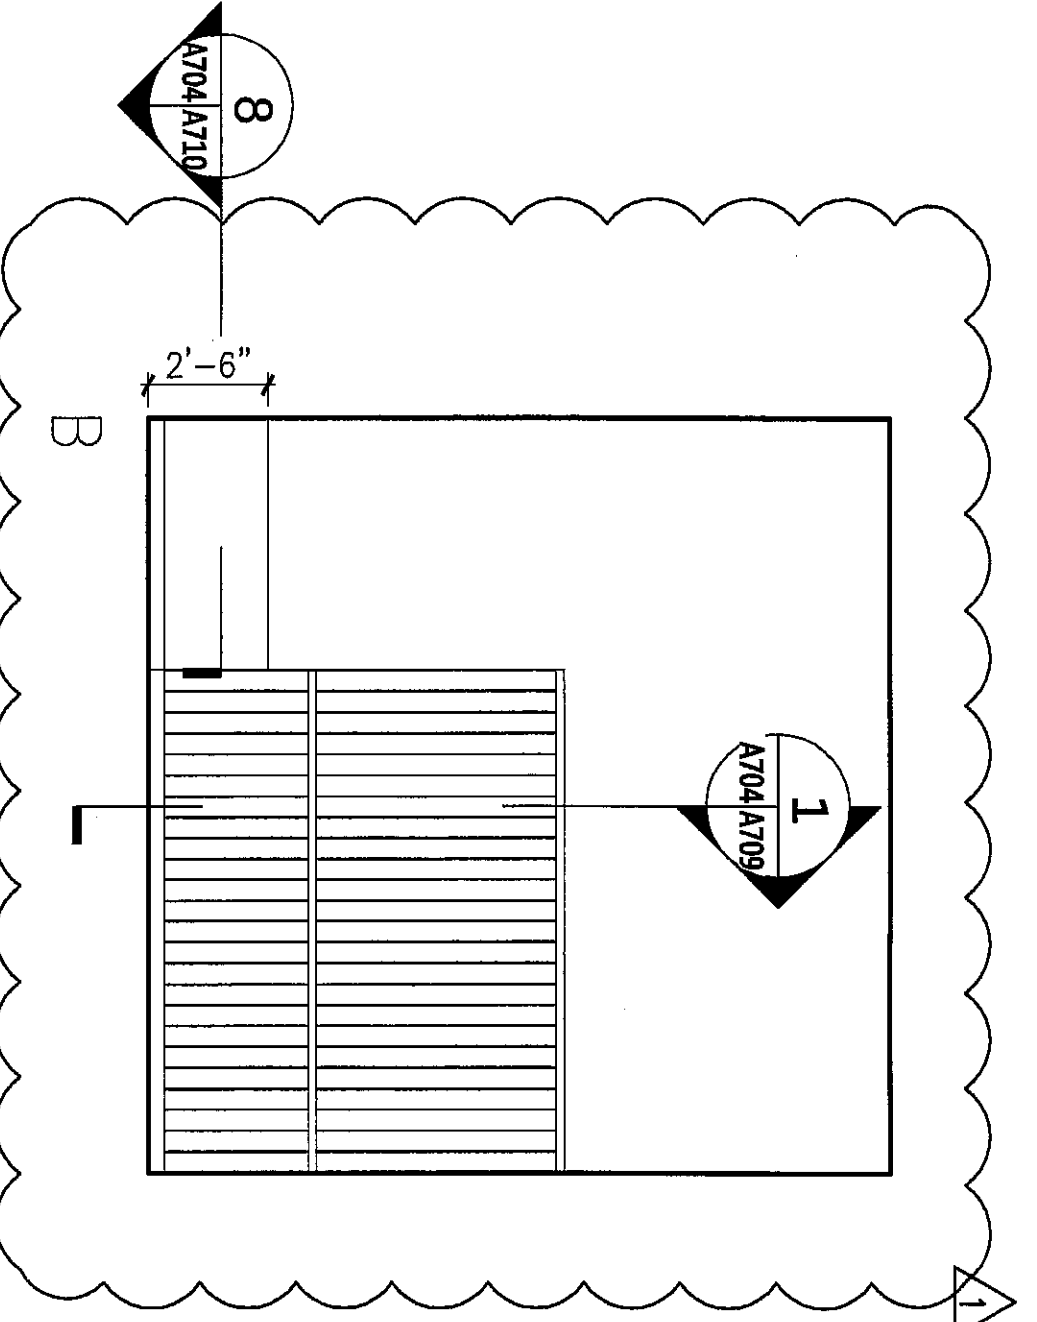

GENERAL NOTES

1. ALL CHALKBOARDS, WHITEBOARDS AND TAGBOARD TO BE MOUNTED 30" AFF.
2. WALL MOUNTED PROJECTOR SCREEN TO BE MOUNTED 118" AFF.

5 CORRIDOR 1C4
 SCALE 1/4" = 1'-0"

4 CORRIDOR 1C2
 SCALE 1/4" = 1'-0"

3 CHANGING 121
 SCALE 1/4" = 1'-0"

2 DRAWING STUDIO 121
 SCALE 1/4" = 1'-0"

6 DESIGN STORAGE 120.1
 SCALE 1/4" = 1'-0"

1 DESIGN STORAGE 120.2
 SCALE 1/4" = 1'-0"

NO.	REVISION/SUBMISSION	DATE
1	ADDENDUM #3	4.12.08