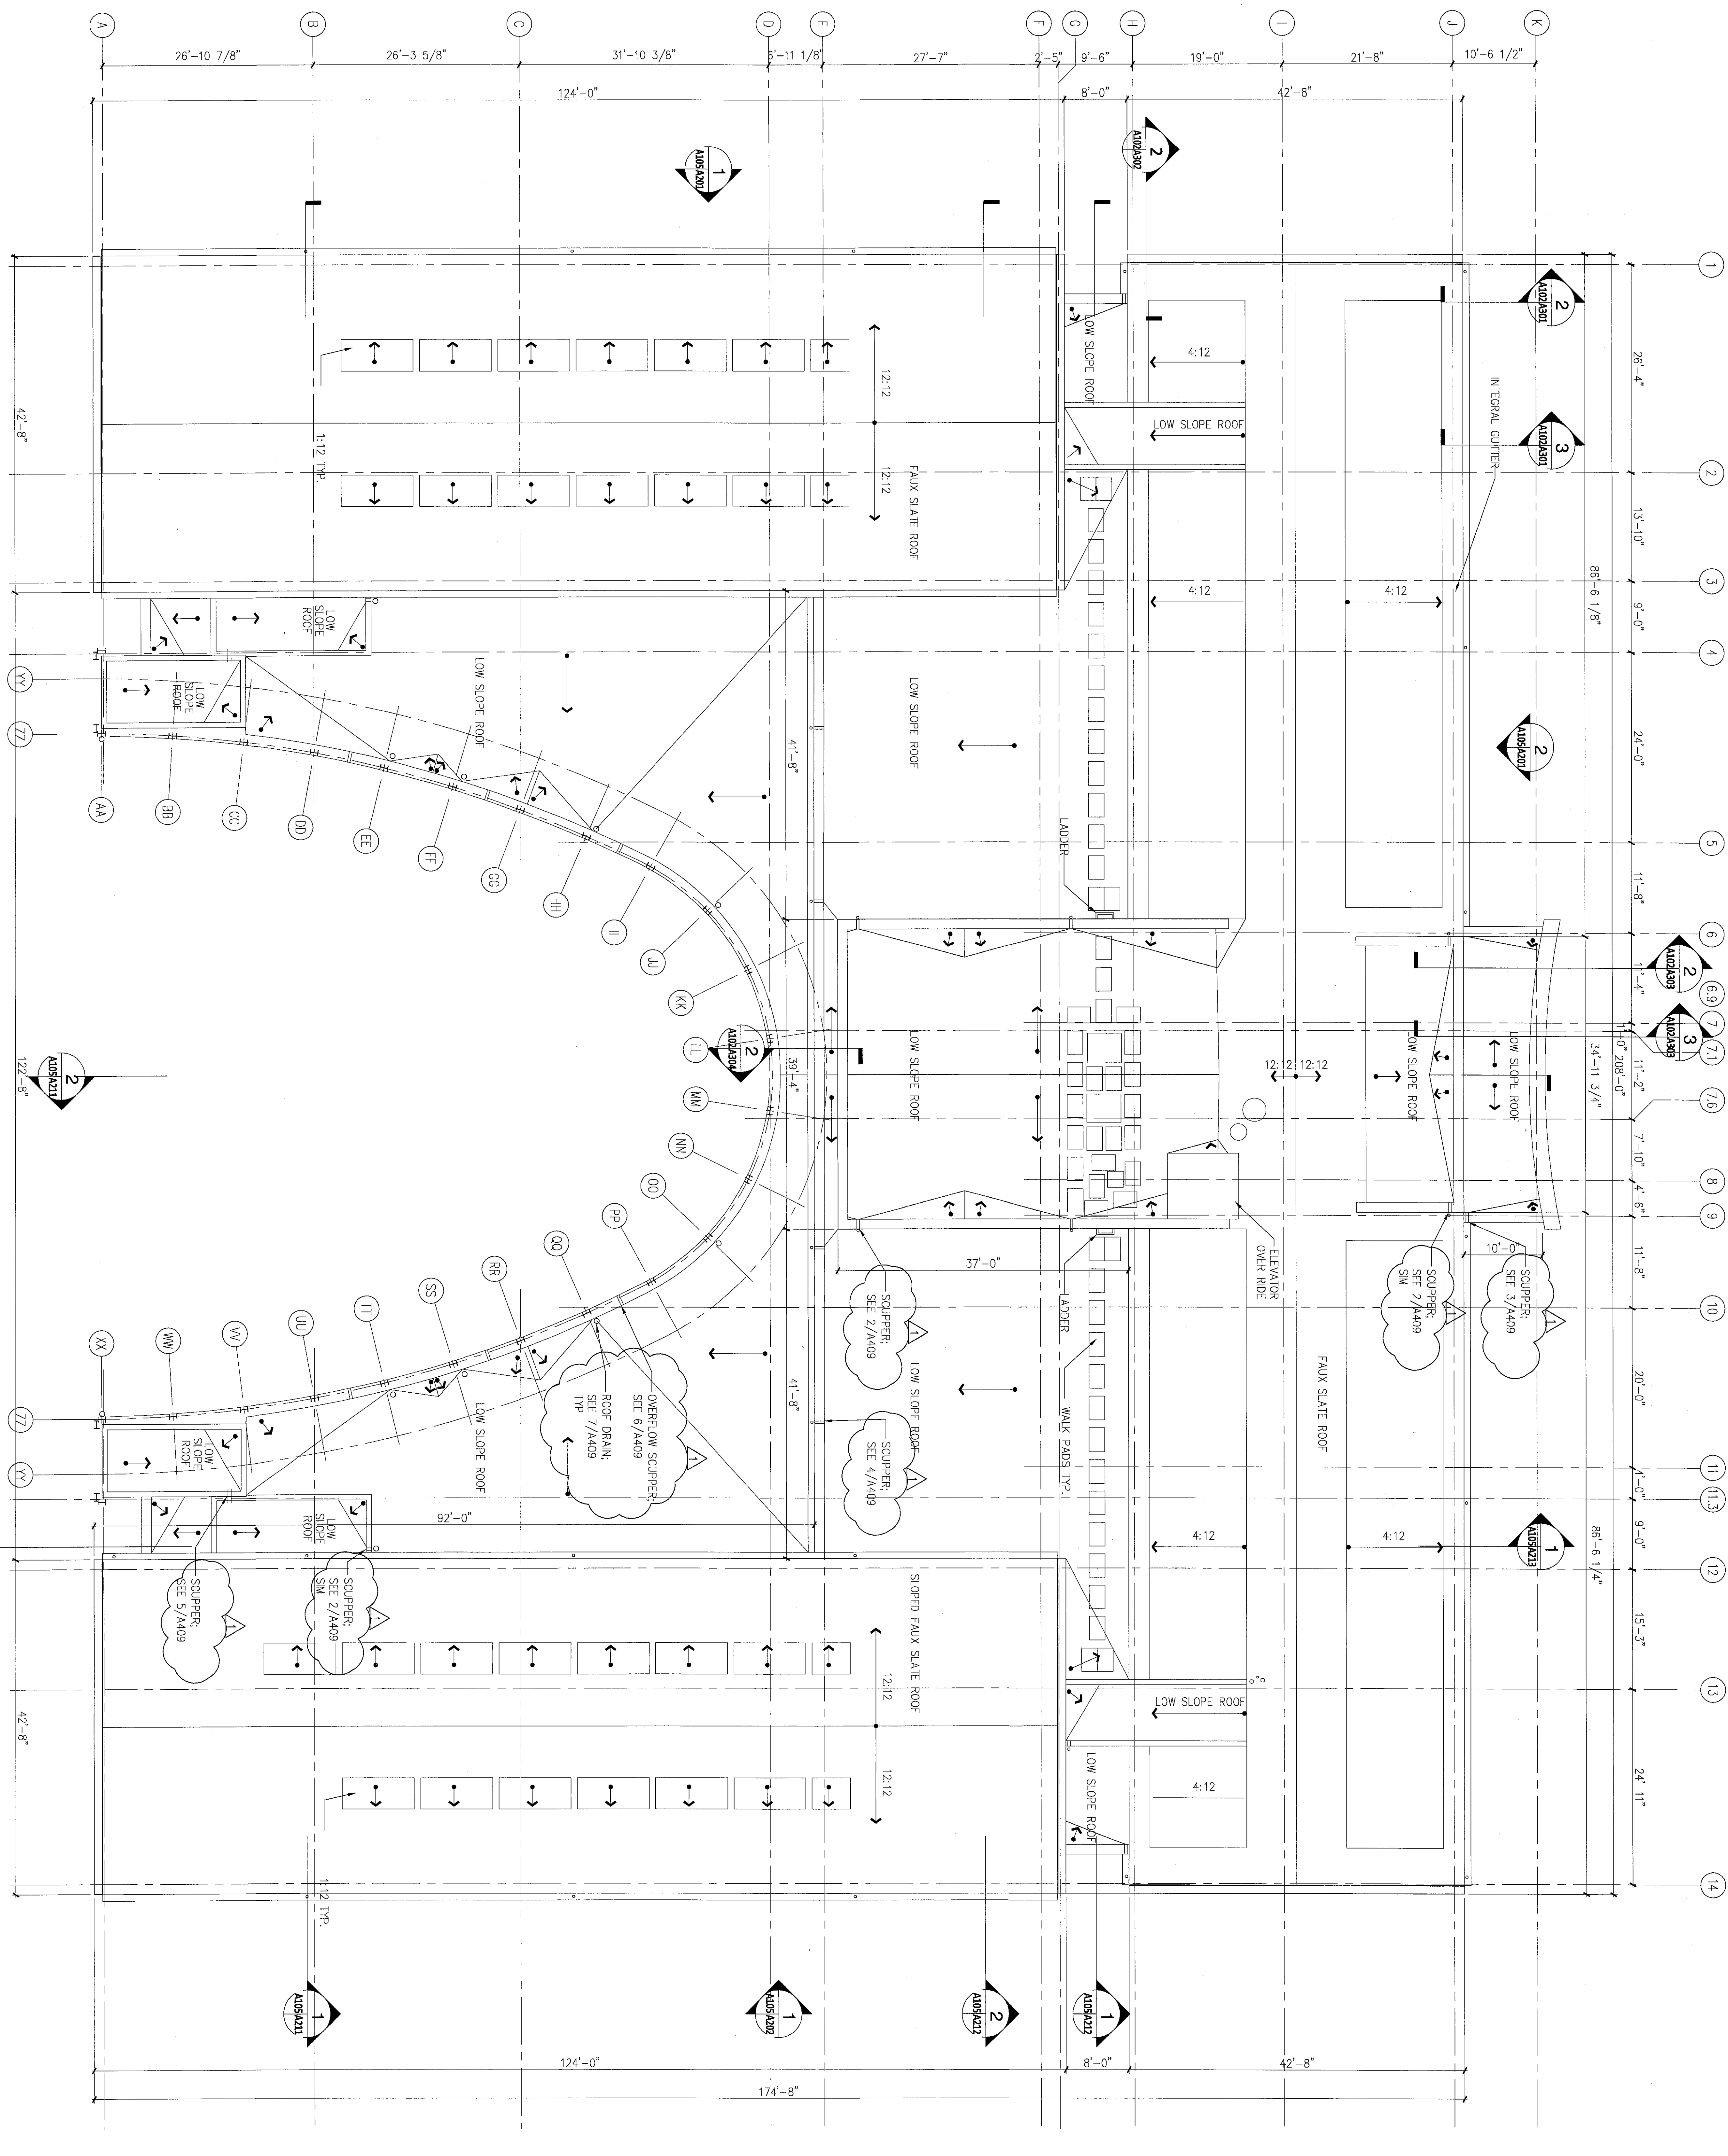

KEY NOTES

GENERAL NOTES

KEY PLAN:

NO.	REVISION/SUBMISSION	DATE
1	APPENDIX #8	4.12.2008

THE COLLEGE OF NEW JERSEY

New Art & IMM Building  
 Edwing New Jersey

DATE: 2.20.2008  
 SCALE: 1/8"=1'-0"  
 EYP PROJECT NO. 1006044.01  
 DESIGNED BY: SK  
 DRAWN BY:  
 CHECKED BY:  
 Matthew S. Chalfoux  
 LICENSE NO. 10058

ROOF PLAN

1 ROOF PLAN  
 AUS/200 SCALE 1/8"=1'-0"